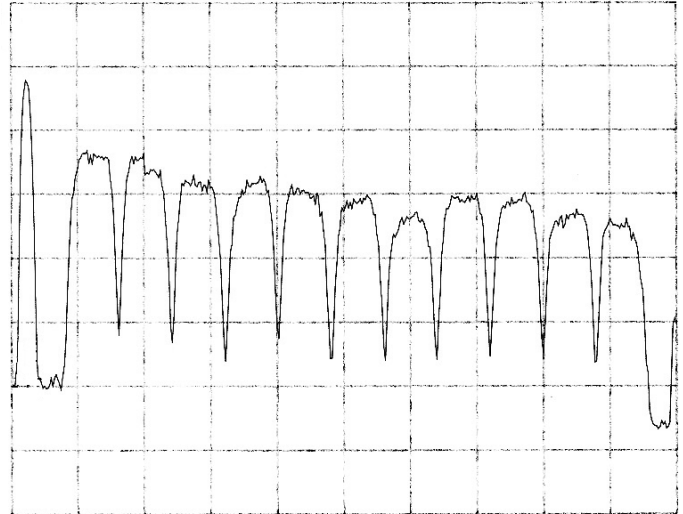

MULTIPLE-SATELLITE FEED SYSTEM

Performance Comparisons at
Bore-sight and (2°) Off-boresight

Antenna and Test Equipment

Superior Satellite Engineers Series 8345
(4.5m) Antenna

Phase-lock Loop LNB's

Hewlett Packard Model 8591E Spectrum Analyzer

IDC Model 3101R
Satellite Receiver (SES IRD)

SES-Americom AMC-9 (83°)

Spectrum Analyzer Plot with antenna
and Feed System on-boresight

Spectrum Analyzer Plot with antenna
and Feed System two degrees (2°) off-boresight

The Spectrum Analyzer-generated Plots demonstrate a comparison between the performance values associated with the feed system aligned on boresight and the associated feed system aligned 2° off boresight. It is obvious that the off boresight performance values do not suffer any significant Loss factors and that the nominal Loss generally does not exceed 1 dB. Superior Satellite Engineers has generated a complete test and evaluation survey with Feedhorns at 2° and 4° off boresight. For a copy of the Report, contact SSE (406) 257-9590 or e-mail superior@superiorsatelliteusa.com and request the Reports on-line.