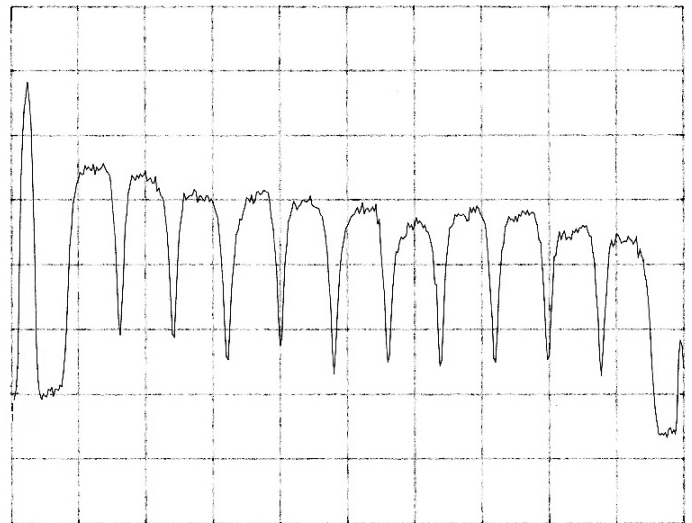

MULTIPLE-SATELLITE FEED SYSTEM

Performance Comparisons at
Bore-sight and (2°) Off-boresight

Antenna and Test Equipment

Superior Satellite Engineers Series 8345
(4.5m) Antenna

Phase-lock Loop LNB's

Hewlett Packard Model 8591E Spectrum Analyzer

IDC Model 3101R
Satellite Receiver (SES IRD)

SES-Americom AMC-9 (83°)

Spectrum Analyzer Plot with antenna
and Feed System on-boresight

Spectrum Analyzer Plot with antenna
and Feed System two degrees (2°) off-boresight

The Spectrum Analyzer-generated Plots demonstrate a comparison between the performance values associated with the feed system aligned on boresight and the associated feed system aligned 2° off boresight. It is obvious that the off boresight performance values do not suffer any significant Loss factors and that the nominal Loss generally does not exceed 1 dB. Superior Satellite Engineers has generated a complete test and evaluation survey with Feedhorns at 2° and 4° off boresight. For a copy of the Report, contact SSE (406) 257-9590 or e-mail superior@superiorsatelliteusa.com and request the Reports on-line.